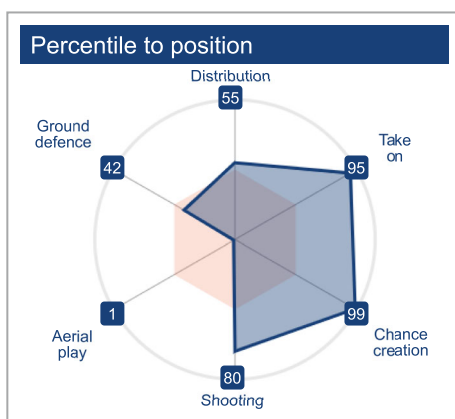

Lamine Yamal

Age	17.3 years
Position	Right Winger
Profile	Infiltrator creator

FC Barcelona (ESP)	
Contract	06/2026
Transfer value	€182.1M
<hr/>	
Experience (365 days)	91/100
Relative experience	×2.85
Minutes (league)	960
Minutes (365 days)	4'486

	To team		To league		To position	
	Ratio	Percentile	Ratio	Percentile	Ratio	Percentile
Aerial play	0.15	0	0.12	0	0.15	1
Ground defence	0.94	39	0.79	22	0.94	42
Distribution	0.40	17	0.53	26	0.95	55
Take on	3.33	96	3.74	99	1.92	95
Chance creation	2.25	92	3.85	99	3.39	99
Shooting	1.82	80	2.31	92	1.36	80