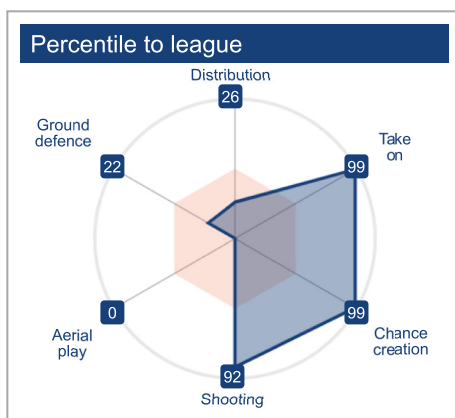

Lamine Yamal

Age	17.3 years
Position	Right Winger
Profile	Infiltrator creator

FC Barcelona (ESP)	
Contract	06/2026
Transfer value	€182.1M
<hr/>	
Experience (365 days)	91/100
Relative experience	×2.85
Minutes (league)	960
Minutes (365 days)	4'486

	To team		To league		To position	
	Ratio	Percentile	Ratio	Percentile	Ratio	Percentile
Aerial play	0.15	0	0.12	0	0.15	1
Ground defence	0.94	39	0.79	22	0.94	42
Distribution	0.40	17	0.53	26	0.95	55
Take on	3.33	96	3.74	99	1.92	95
Chance creation	2.25	92	3.85	99	3.39	99
Shooting	1.82	80	2.31	92	1.36	80