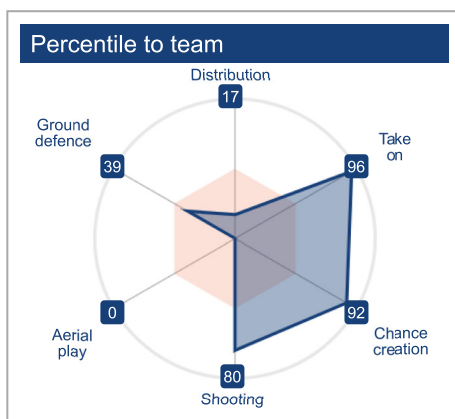

Lamine Yamal

Age	17.3 years
Position	Right Winger
Profile	Infiltrator creator

FC Barcelona (ESP)	
Contract	06/2026
Transfer value	€182.1M
<hr/>	
Experience (365 days)	91/100
Relative experience	×2.85
Minutes (league)	960
Minutes (365 days)	4'486

	To team		To league		To position	
	Ratio	Percentile	Ratio	Percentile	Ratio	Percentile
Aerial play	0.15	0	0.12	0	0.15	1
Ground defence	0.94	39	0.79	22	0.94	42
Distribution	0.40	17	0.53	26	0.95	55
Take on	3.33	96	3.74	99	1.92	95
Chance creation	2.25	92	3.85	99	3.39	99
Shooting	1.82	80	2.31	92	1.36	80

Glossary report

Activity in eight game areas compared to teammates, league rivals and same position players in >70 leagues worldwide as a ratio & percentile. [Experience](#) over last 365 days according to club & national team (A & U21) official game minutes weighted by matches' sporting level; relative experience as a ratio compared to same age and position players. Transfer value as per CIES Football Observatory [statistical model](#). All technical performance data powered by [Wyscout](#).