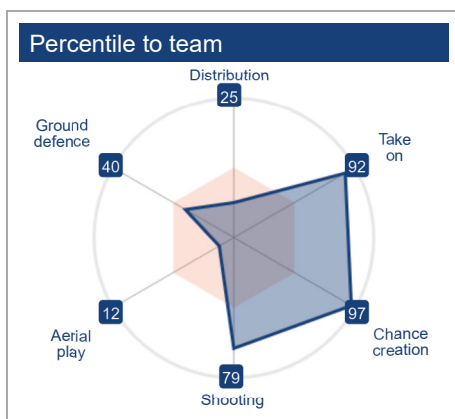

Michael Olise

Age	23.2 years
Position	Right Winger
Profile	Infiltrator creator

	To team		To league		To position	
	Ratio	Percentile	Ratio	Percentile	Ratio	Percentile
Aerial play	0.43	12	0.30	4	0.41	12
Ground defence	0.95	40	0.73	15	0.86	28
Distribution	0.54	25	0.90	51	1.66	89
Take on	2.57	92	3.31	98	1.58	87
Chance creation	2.91	97	3.90	99	3.50	99
Shooting	1.78	79	2.49	95	1.66	92

Bayern München (GER)	
Contract	06/2029
Transfer value	€88.5M
Experience (365 days)	85/100
Relative experience	x1.77
Minutes (league)	1'507
Minutes (365 days)	3'550

Glossary report

Activity in six game areas compared to teammates, league rivals and same position players in >70 leagues worldwide as a ratio & percentile.

[Experience](#) over last 365 days according to club & national team (A & U21) official game minutes weighted by matches' sporting level; relative experience as a ratio compared to same age and position players.

Transfer value as per CIES Football Observatory [statistical model](#).

All technical performance data powered by [Wyscout](#).