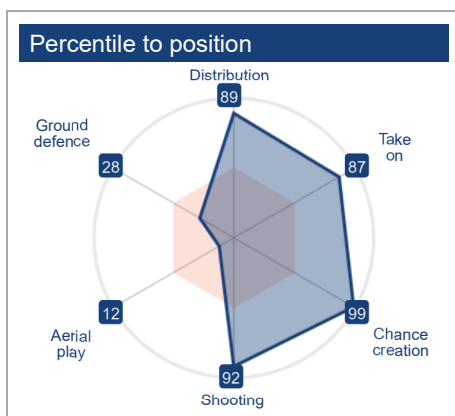

Michael Olise

Age	23.2 years
Position	Right Winger
Profile	Infiltrator creator

	To team		To league		To position	
	Ratio	Percentile	Ratio	Percentile	Ratio	Percentile
Aerial play	0.43	12	0.30	4	0.41	12
Ground defence	0.95	40	0.73	15	0.86	28
Distribution	0.54	25	0.90	51	1.66	89
Take on	2.57	92	3.31	98	1.58	87
Chance creation	2.91	97	3.90	99	3.50	99
Shooting	1.78	79	2.49	95	1.66	92

Bayern München (GER)	
Contract	06/2029
Transfer value	€88.5M
Experience (365 days)	85/100
Relative experience	x1.77
Minutes (league)	1'507
Minutes (365 days)	3'550

Glossary report

Activity in six game areas compared to teammates, league rivals and same position players in >70 leagues worldwide as a ratio & percentile.

[Experience](#) over last 365 days according to club & national team (A & U21) official game minutes weighted by matches' sporting level; relative experience as a ratio compared to same age and position players.

Transfer value as per CIES Football Observatory [statistical model](#).

All technical performance data powered by [Wyscout](#).