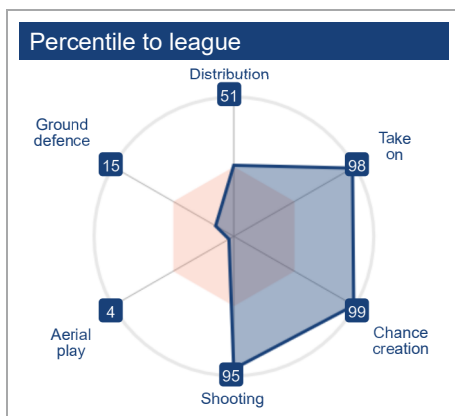

Michael Olise

Age	23.2 years
Position	Right Winger
Profile	Infiltrator creator

	To team		To league		To position	
	Ratio	Percentile	Ratio	Percentile	Ratio	Percentile
Aerial play	0.43	12	0.30	4	0.41	12
Ground defence	0.95	40	0.73	15	0.86	28
Distribution	0.54	25	0.90	51	1.66	89
Take on	2.57	92	3.31	98	1.58	87
Chance creation	2.91	97	3.90	99	3.50	99
Shooting	1.78	79	2.49	95	1.66	92

Bayern München (GER)	
Contract	06/2029
Transfer value	€88.5M
Experience (365 days)	85/100
Relative experience	x1.77
Minutes (league)	1'507
Minutes (365 days)	3'550

Glossary report

Activity in six game areas compared to teammates, league rivals and same position players in >70 leagues worldwide as a ratio & percentile.

[Experience](#) over last 365 days according to club & national team (A & U21) official game minutes weighted by matches' sporting level; relative experience as a ratio compared to same age and position players.

Transfer value as per CIES Football Observatory [statistical model](#).

All technical performance data powered by [Wyscout](#).