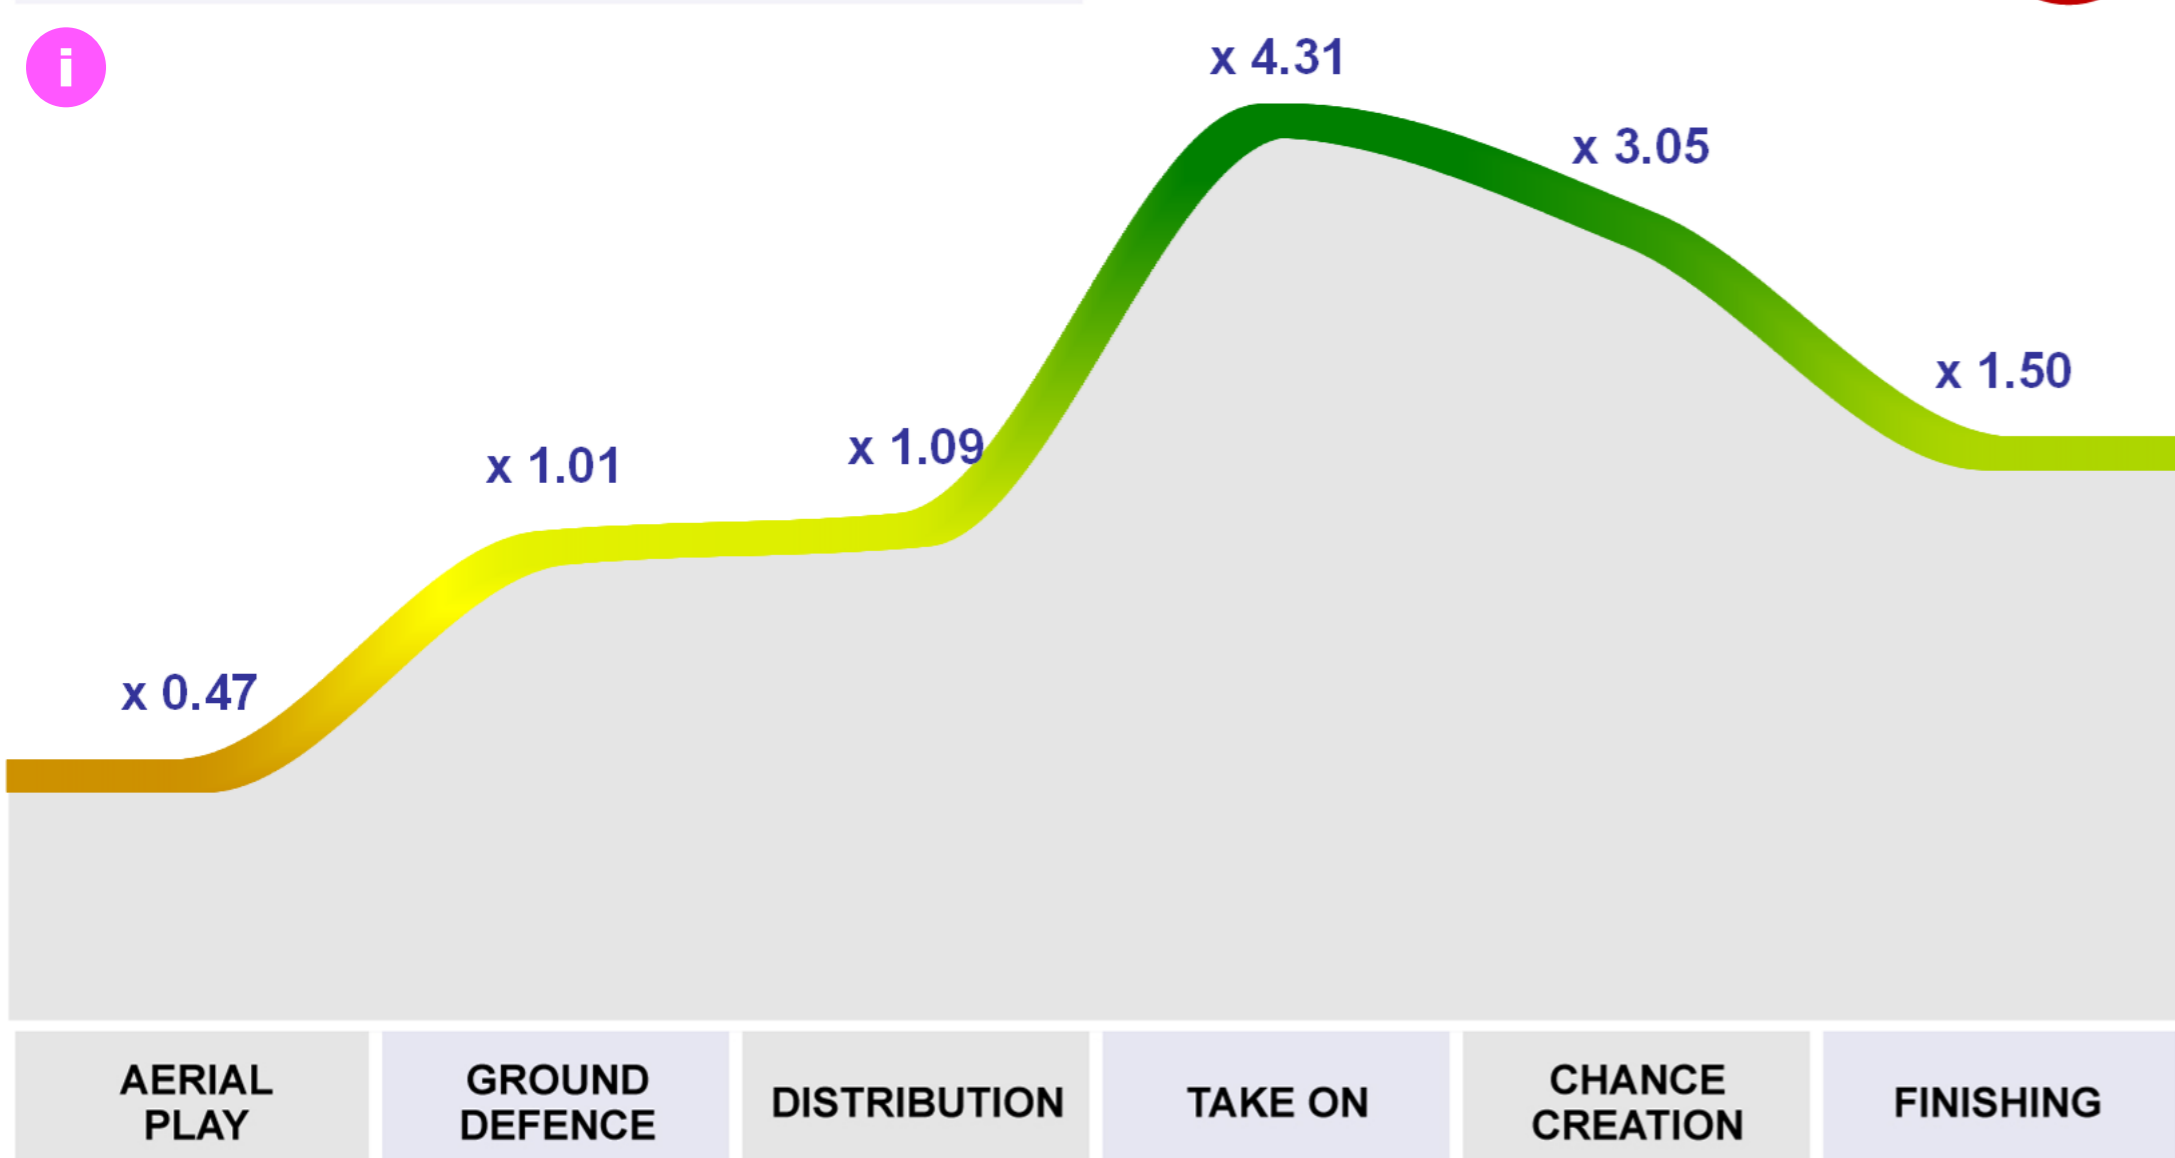

Club
RB Leipzig (GER)

ESTIMATED VALUE

127.6
€ million

ACTIVITY LEVEL

INFILTRATING WINGER WITH CHANCE CREATION ABILITY

SIMILAR PLAYERS

	JÉRÉMY DOKU MANCHESTER CITY (ENG)	24.1 years	
	NICO WILLIAMS ATHLETIC CLUB (ESP)	23.9 years	
	BRADLEY BARCOLA PARIS ST-GERMAIN (FRA)	23.8 years	
	ABDE EZZALZOULI REAL BETIS (ESP)	24.5 years	
	KINGSLEY COMAN AL-NASSR FC (KSA)	30.0 years	

KEY PERFORMANCE INDICATORS

Season 2025/26 - Domestic league matches

	Total		To team	
	Value	Percentile	Ratio	Percentile
Non penalty goals, per 90'	0.40	94	x 2.32	85
Expected goals (penalties not included), per 90'	0.23	82	x 1.23	69
Shots, per 90'	1.82	79	x 1.27	67
Assisted goals, per 90'	0.27	93	x 2.18	85
Expected assists (xG of shots assisted), per 90'	0.23	98	x 2.27	91
Key passes (set-pieces not included), per 90'	2.02	99	x 2.10	94
Passes with one outfield opponent remaining, per 90'	0.64	95	x 2.01	89
Successful dribbles, per 90'	3.61	100	x 3.30	97
Successful last third dribbles, per 90'	1.79	100	x 4.17	97
Progressive carries, per 90'	3.95	97	x 2.29	94