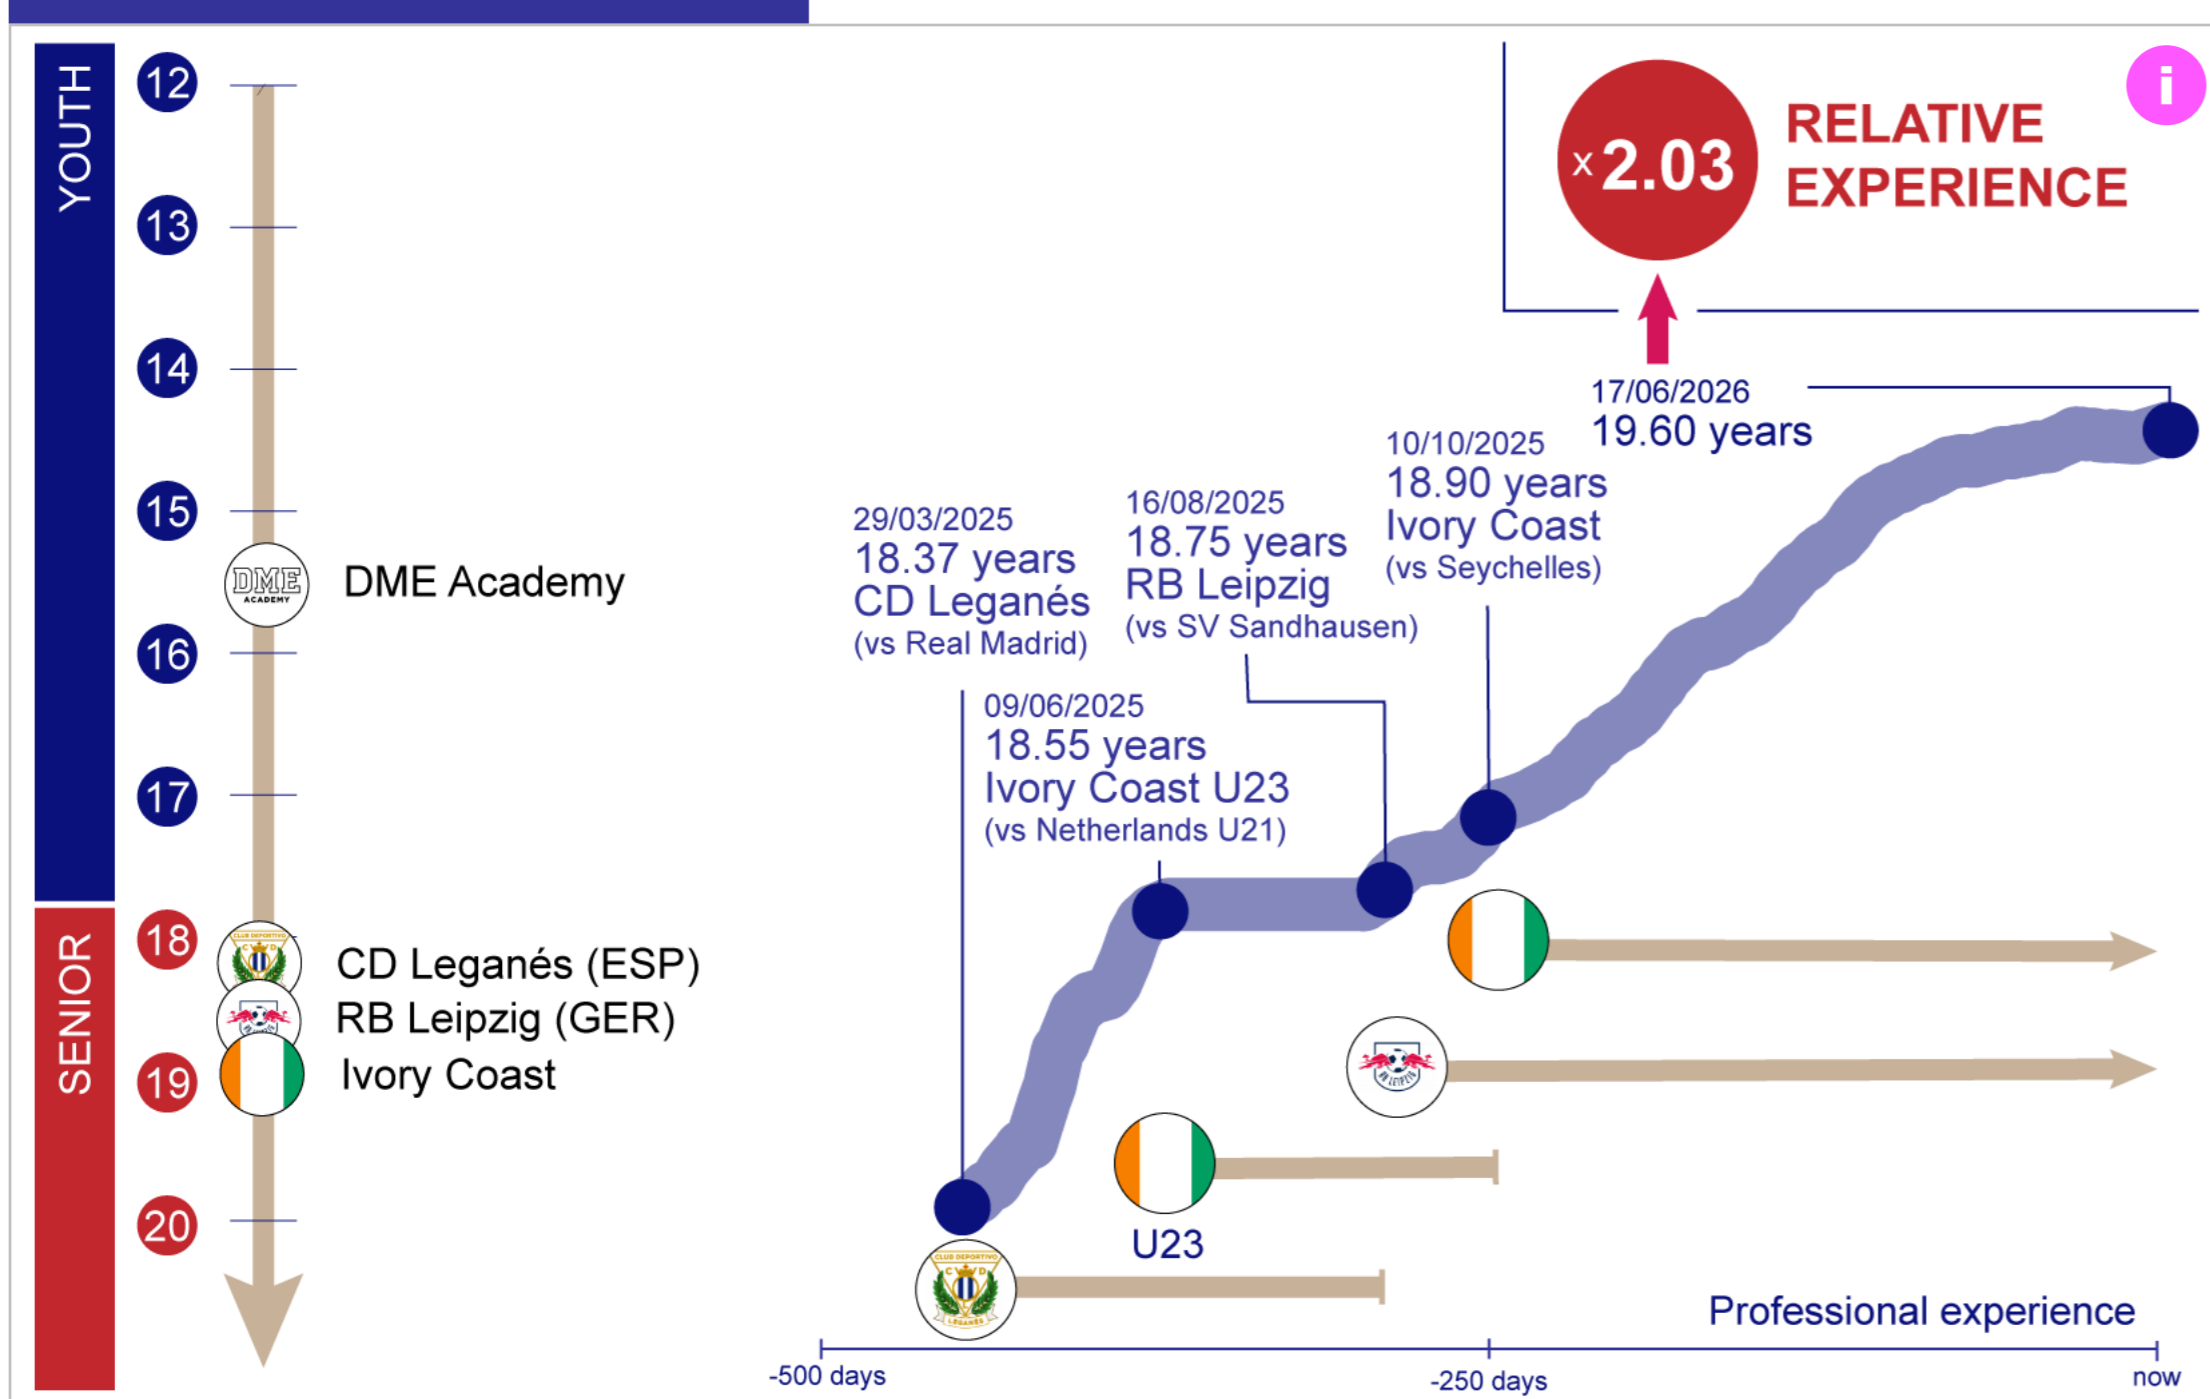

PROSPECT SHEET

CAREER

VALUE

YAN DIOMANDÉ

Nationality
Ivory Coast

Date of birth
14/11/2006

End of contract
30/06/2030

Position
● Right winger (65.2%)
● Left winger (34.0%)

Club
RB Leipzig (GER)

ESTIMATED VALUE

127.6
€ million

ACTIVITY LEVEL

INFILTRATING WINGER WITH CHANCE CREATION ABILITY

SIMILAR PLAYERS

	JÉRÉMY DOKU MANCHESTER CITY (ENG)	24.1 years	
	NICO WILLIAMS ATHLETIC CLUB (ESP)	23.9 years	
	BRADLEY BARCOLA PARIS ST-GERMAIN (FRA)	23.8 years	
	ABDE EZZALZOULI REAL BETIS (ESP)	24.5 years	
	KINGSLEY COMAN AL-NASSR FC (KSA)	30.0 years	