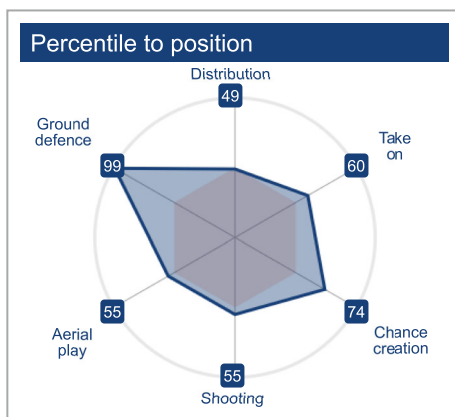

Rocco Reitz

Age	22.7 years
Position	Defensive midfielder
Profile	Playmaker creator

	To team		To league		To position	
	Ratio	Percentile	Ratio	Percentile	Ratio	Percentile
Aerial play	0.67	33	0.62	28	0.93	55
Ground defence	1.52	97	1.46	97	1.56	99
Distribution	1.70	89	1.30	78	1.10	49
Take on	1.02	60	1.02	61	0.90	60
Chance creation	2.07	91	1.82	90	1.33	74
Shooting	1.16	62	1.14	62	0.93	55

Borussia M'gladbach (GER)	
Contract	06/2028
Transfer value	€14.4M
Experience (365 days)	73/100
Relative experience	x1.49
Minutes (league)	1'153
Minutes (365 days)	2'789

Glossary report

Activity in six game areas compared to teammates, league rivals and same position players in >70 leagues worldwide as a ratio & percentile.

[Experience](#) over last 365 days according to club & national team (A & U21) official game minutes weighted by matches' sporting level; relative experience as a ratio compared to same age and position players.

Transfer value as per CIES Football Observatory [statistical model](#).

All technical performance data powered by [Wyscout](#).