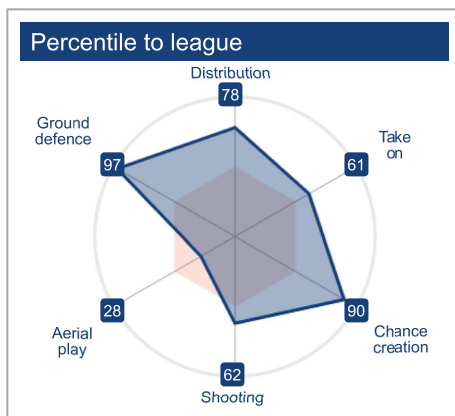

Rocco Reitz

Age	22.7 years
Position	Defensive midfielder
Profile	Playmaker creator

	To team		To league		To position	
	Ratio	Percentile	Ratio	Percentile	Ratio	Percentile
Aerial play	0.67	33	0.62	28	0.93	55
Ground defence	1.52	97	1.46	97	1.56	99
Distribution	1.70	89	1.30	78	1.10	49
Take on	1.02	60	1.02	61	0.90	60
Chance creation	2.07	91	1.82	90	1.33	74
Shooting	1.16	62	1.14	62	0.93	55

Borussia M'gladbach (GER)	
Contract	06/2028
Transfer value	€14.4M
Experience (365 days)	73/100
Relative experience	x1.49
Minutes (league)	1'153
Minutes (365 days)	2'789

Glossary report

Activity in six game areas compared to teammates, league rivals and same position players in >70 leagues worldwide as a ratio & percentile.

[Experience](#) over last 365 days according to club & national team (A & U21) official game minutes weighted by matches' sporting level; relative experience as a ratio compared to same age and position players.

Transfer value as per CIES Football Observatory [statistical model](#).

All technical performance data powered by [Wyscout](#).