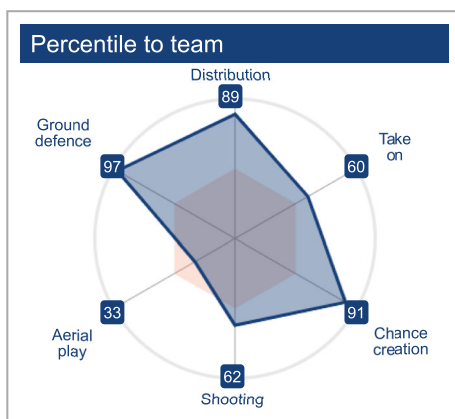

Rocco Reitz

Age	22.7 years
Position	Defensive midfielder
Profile	Playmaker creator

	To team		To league		To position	
	Ratio	Percentile	Ratio	Percentile	Ratio	Percentile
Aerial play	0.67	33	0.62	28	0.93	55
Ground defence	1.52	97	1.46	97	1.56	99
Distribution	1.70	89	1.30	78	1.10	49
Take on	1.02	60	1.02	61	0.90	60
Chance creation	2.07	91	1.82	90	1.33	74
Shooting	1.16	62	1.14	62	0.93	55

Borussia M'gladbach (GER)	
Contract	06/2028
Transfer value	€14.4M
Experience (365 days)	73/100
Relative experience	x1.49
Minutes (league)	1'153
Minutes (365 days)	2'789

Glossary report

Activity in six game areas compared to teammates, league rivals and same position players in >70 leagues worldwide as a ratio & percentile.

[Experience](#) over last 365 days according to club & national team (A & U21) official game minutes weighted by matches' sporting level; relative experience as a ratio compared to same age and position players.

Transfer value as per CIES Football Observatory [statistical model](#).

All technical performance data powered by [Wyscout](#).