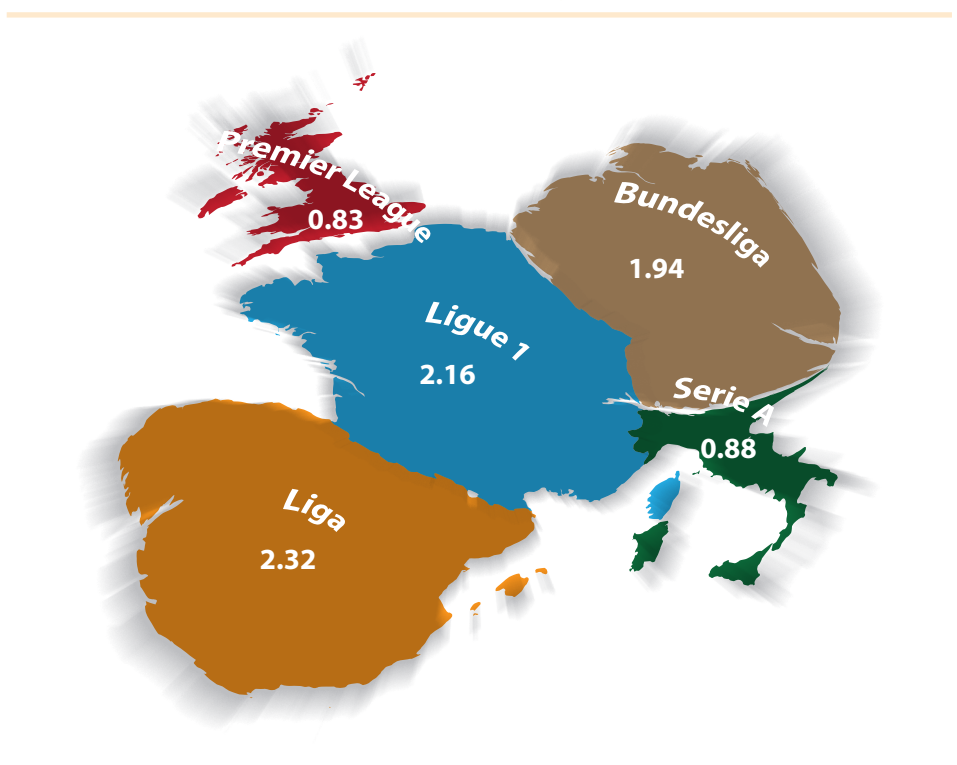

Big-5 Weekly Post

Throughout the season for the five major European leagues, the Big-5 Weekly Post presents exclusive data on club composition and players' pitch performance. All of our statistics are carefully reviewed using a detailed methodological approach to ensure academic accuracy. Analysis published in the Big-5 Weekly Post is only part of a broader spectrum of data that thanks to our partner Opta Pro can also be produced in real-time and be made available to a wide array of clients, such as broadcasters, websites, newspapers, clubs, leagues, national associations and bookmakers.

For more information on our services please email us at football.observatory@cies.ch

➤ Average number of club-trained players on the pitch per club

➤ Average number of club-trained players on the pitch

[Since the start of the season]

PREMIER LEAGUE

1. Arsenal..... 3.9	11. Sunderland 0.9
2. Southampton..... 3.5	12. Swansea City 0.8
3. Man. Utd 2.7	13. WBA 0.3
4. Aston Villa..... 2.7	14. Man. City 0.2
5. West Ham 1.9	15. Stoke City..... 0.1
6. Everton 1.6	16. Cardiff City..... 0.1
7. Newcastle..... 1.6	17. Crystal Palace..... 0.1
8. Tottenham..... 1.5	18. Fulham..... 0.1
9. Liverpool..... 1.4	19. Hull City..... 0.0
10. Chelsea 1.0	20. Norwich City..... 0.0

LIGA

1. Barcelona..... 7.2	11. Real Valladolid..... 1.7
2. Athletic Bilbao 6.9	12. Osasuna..... 1.7
3. Real Sociedad..... 6.4	13. Sevilla..... 1.5
4. Celta Vigo..... 4.6	14. Real Betis..... 0.7
5. Villarreal 2.8	15. Rayo Vallecano..... 0.2
6. Atlético Madrid..... 2.5	16. Espanyol..... 0.1
7. Levante..... 2.3	17. Elche..... 0.0
8. Real Madrid..... 2.0	18. Granada..... 0.0
9. Málaga..... 1.8	19. Almería..... 0.0
10. Valencia 1.8	20. Getafe 0.0

LIGUE 1

1. Lyon 5.8	11. Nantes..... 1.4
2. Montpellier 4.6	12. Marseille..... 1.2
3. Rennes 3.9	13. Toulouse..... 1.1
4. Sochaux..... 3.8	14. Nice..... 1.1
5. Bastia..... 3.7	15. Guingamp 0.9
6. Bordeaux..... 2.6	16. Reims..... 0.8
7. St-Etienne..... 2.3	17. Lorient 0.8
8. Lille..... 2.0	18. Evian TG..... 0.7
9. Ajaccio 2.0	19. Valenciennes 0.6
10. Monaco 1.9	20. PSG..... 0.2

BUNDESLIGA

1. Freiburg..... 5.2	11. Nürnberg 1.4
2. Bayern München..... 4.2	12. Wolfsburg 1.3
3. M'gladbach 3.2	13. Hertha Berlin 0.9
4. Schalke 04 ..... 3.0	14. Braunschweig 0.7
5. Dortmund 2.5	15. Hoffenheim..... 0.7
6. Stuttgart..... 2.3	16. Mainz 05..... 0.6
7. Werder Bremen 2.2	17. Hannover 96..... 0.0
8. Hamburg..... 1.8	18. Augsburg..... 0.0
9. Frankfurt 1.5	
10. Leverkusen..... 1.5	

SERIE A

1. Atalanta Bergamo... 2.8	11. Lazio 0.8
2. Roma 2.2	12. Sassuolo 0.6
3. Livorno 2.0	13. Bologna..... 0.4
4. Sampdoria..... 1.9	14. Fiorentina 0.2
5. Milan..... 1.5	15. Internazionale..... 0.0
6. Genoa..... 1.4	16. Catania..... 0.0
7. Hellas Verona..... 1.1	17. Udinese 0.0
8. Napoli..... 1.0	18. Parma..... 0.0
9. Cagliari..... 0.9	19. Chievo Verona..... 0.0
10. Juventus..... 0.8	20. Torino..... 0.0

Club-trained players: footballers having played for at least three years between the ages of 15 and 21 for the club employing them during the season