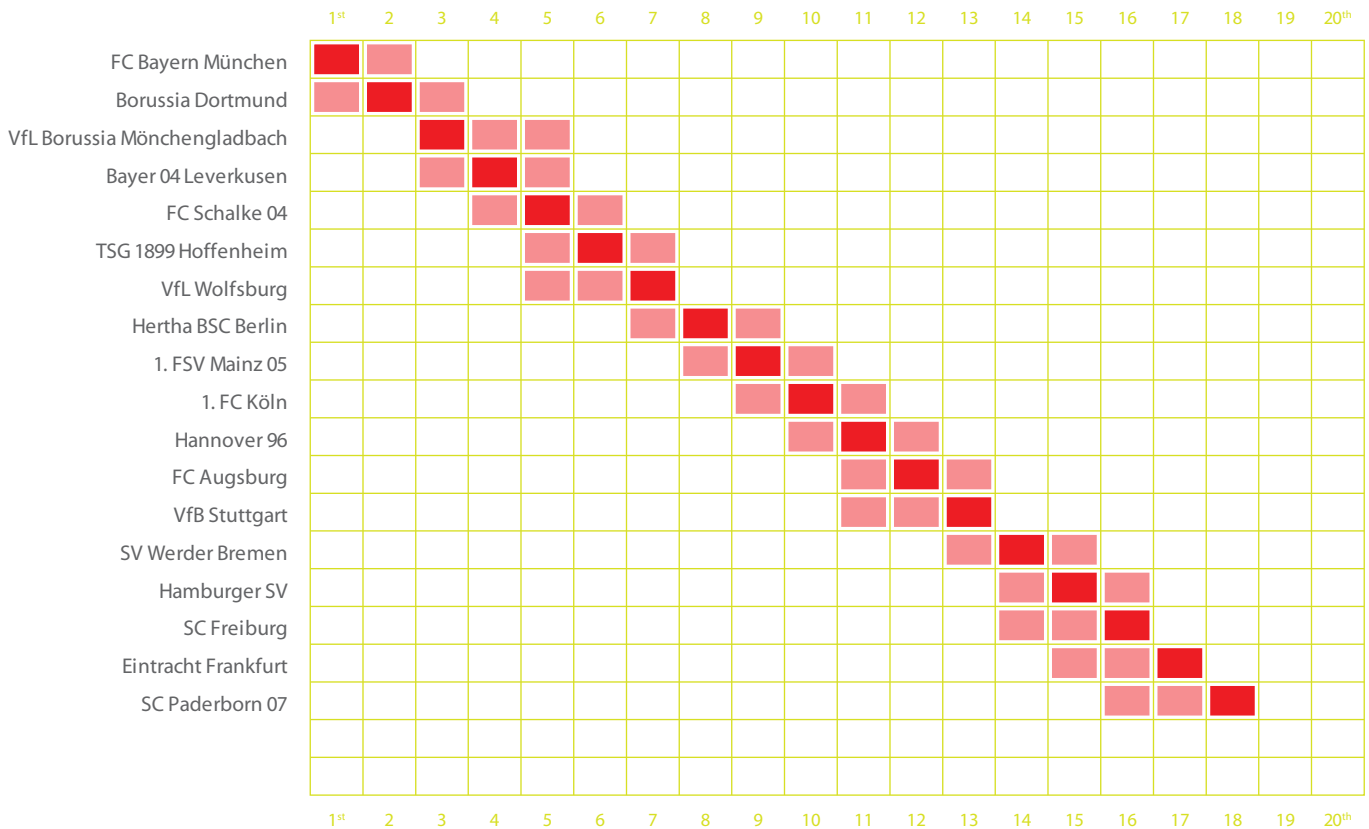

Big-5 Weekly Post

Rank estimated

Most probable rank

By indicator

Rk: Rank estimated; St: Players' status; Co: Squad cohesion; Am: Club ambition
+ Better than rank estimated; = As rank estimated; - Worse than rank estimated

Team	Rk	St	Co	Am
FC Bayern München	1	=	-	=
Borussia Dortmund	2	=	+	-
VfL Borussia Mönchengladbach	3	=	-	=
Bayer 04 Leverkusen	4	=	+	-
FC Schalke 04	5	+	=	-
TSG 1899 Hoffenheim	6	-	=	+
VfL Wolfsburg	7	+	+	-
Hertha BSC Berlin	8	=	-	+
1. FSV Mainz 05	9	+	-	-
1. FC Köln	10	=	-	+
Hannover 96	11	=	=	=
FC Augsburg	12	+	=	-
VfB Stuttgart	13	-	+	+
SV Werder Bremen	14	=	+	-
Hamburger SV	15	-	-	+
SC Freiburg	16	+	=	+
Eintracht Frankfurt	17	=	=	+
SC Paderborn 07	18	=	+	=

Bundesliga