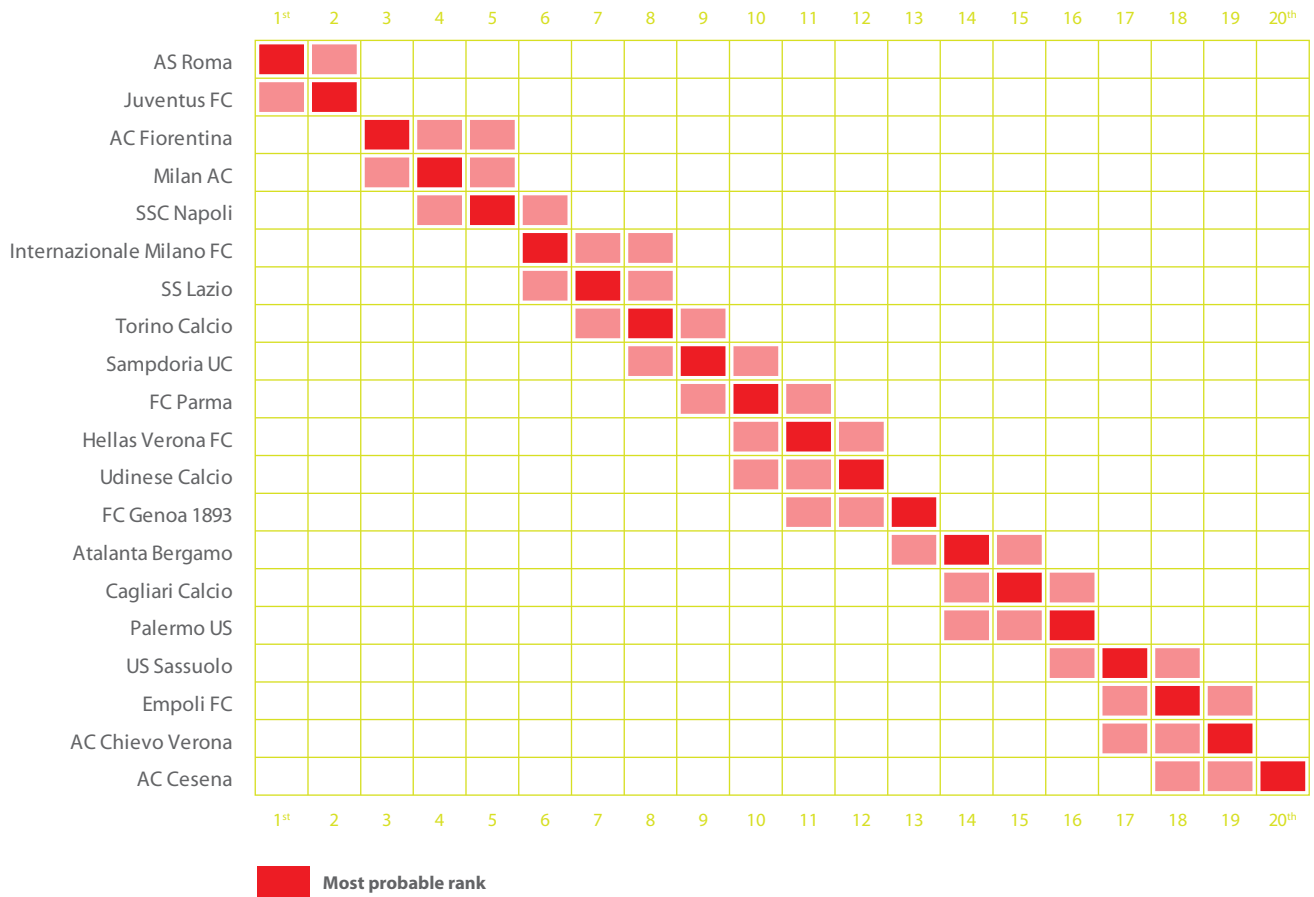

Big-5 Weekly Post

Rank estimated

By indicator

Rk: Rank estimated; St: Players' status; Co: Squad cohesion; Am: Club ambition
+ Better than rank estimated; = As rank estimated; - Worse than rank estimated

Club	Rk	St	Co	Am
AS Roma	1	-	-	=
Juventus FC	2	+	+	-
AC Fiorentina	3	=	-	-
Milan AC	4	=	-	+
SSC Napoli	5	+	-	=
Internazionale Milano FC	6	=	-	-
SS Lazio	7	-	+	+
Torino Calcio	8	+	-	=
Sampdoria UC	9	-	+	=
FC Parma	10	+	-	-
Hellas Verona FC	11	+	-	-
Udinese Calcio	12	-	+	+
FC Genoa 1893	13	+	-	+
Atalanta Bergamo	14	-	=	+
Cagliari Calcio	15	-	+	=
Palermo US	16	=	+	+
US Sassuolo	17	-	+	=
Empoli FC	18	=	+	-
AC Chievo Verona	19	=	+	=
AC Cesena	20	=	=	+

Serie A