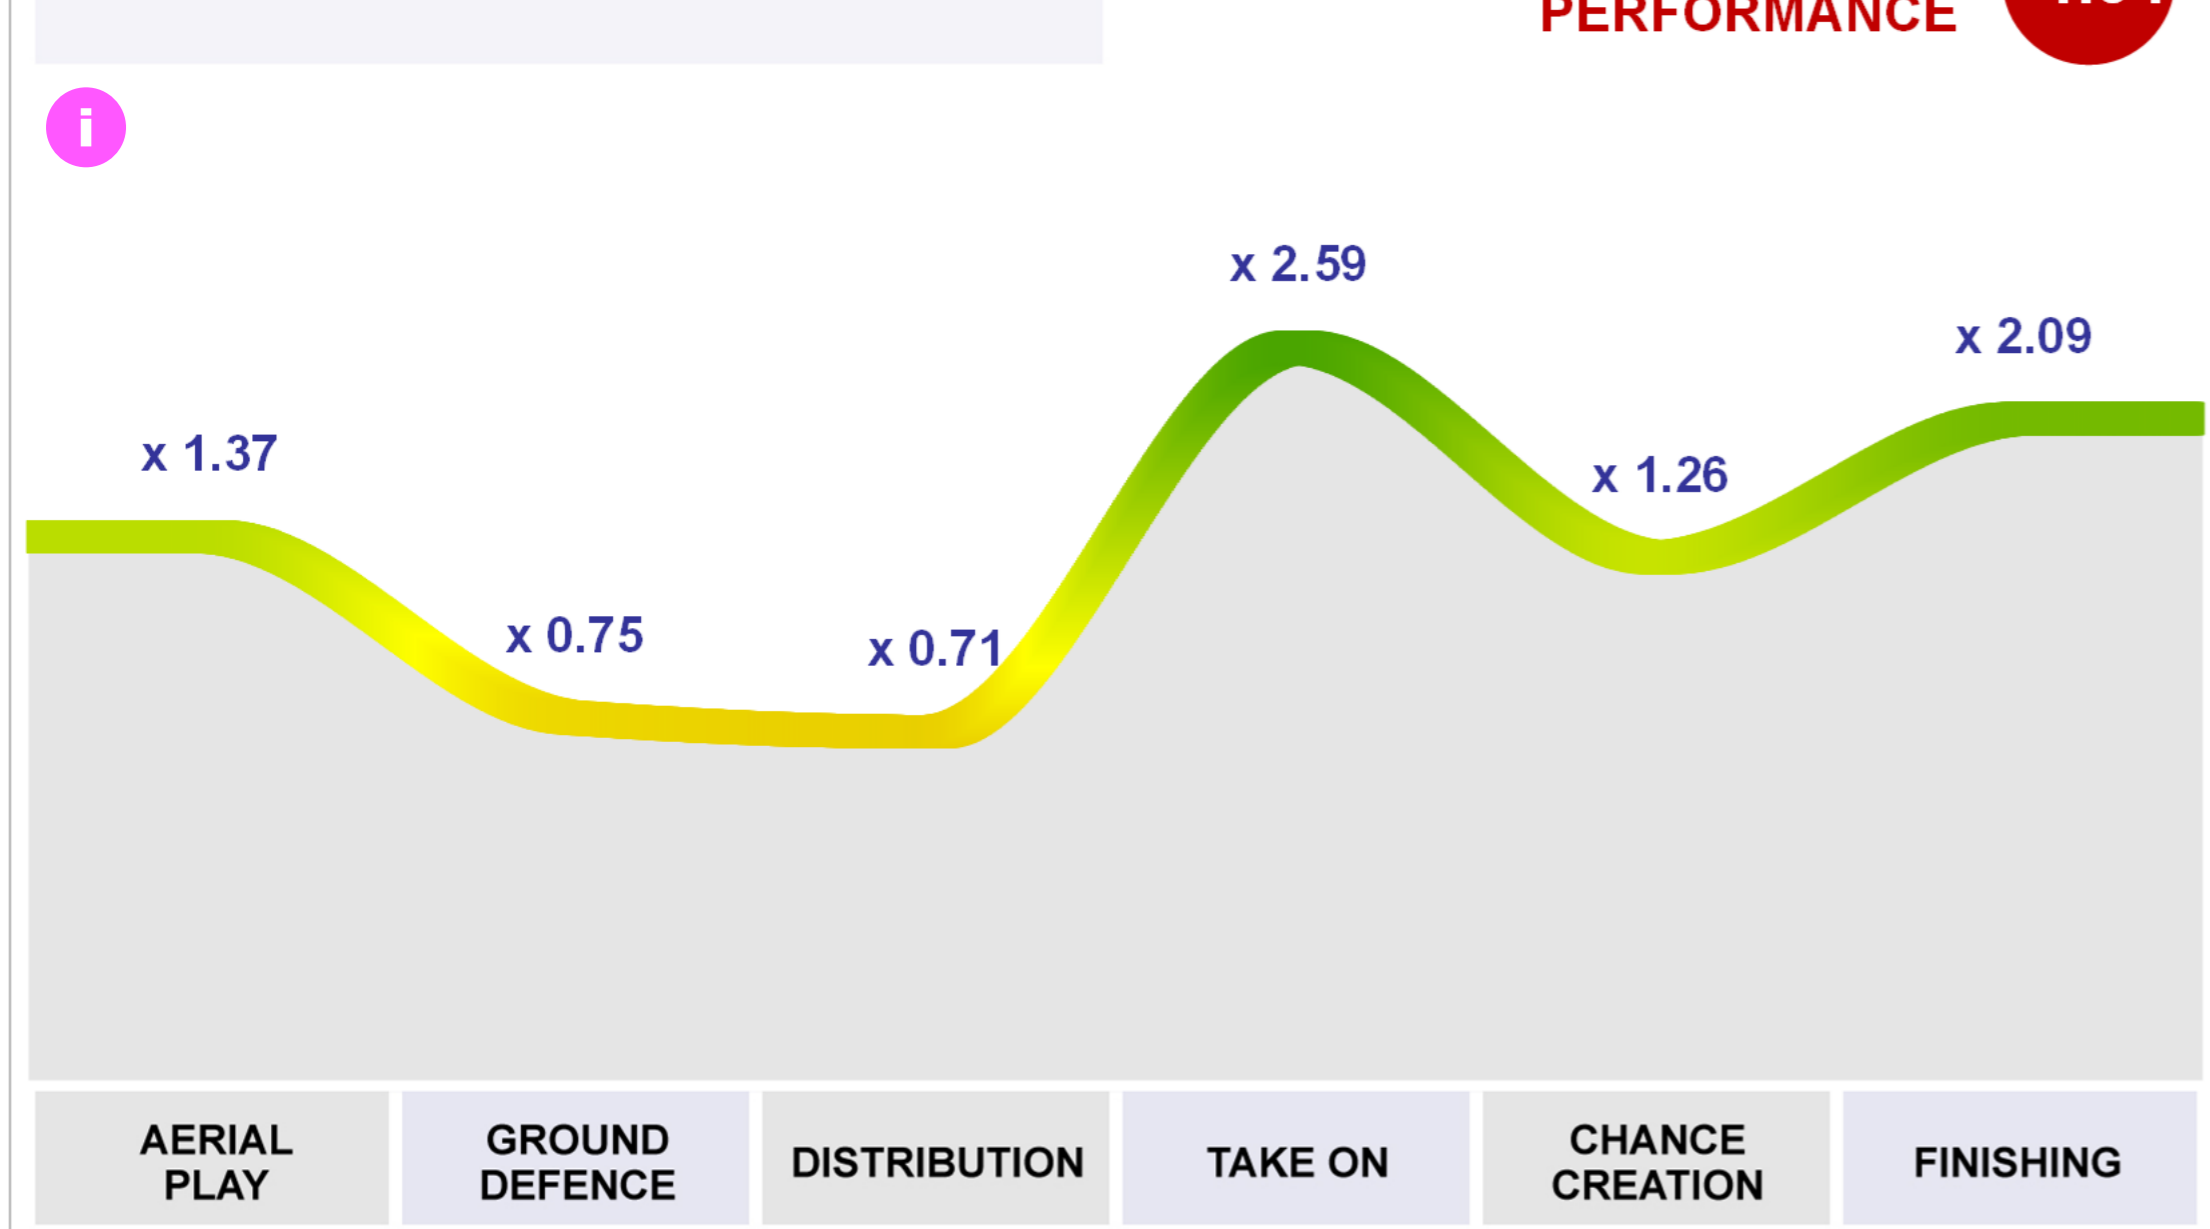

- Centre forward (42.0%)
- Right winger (38.3%)
- Left winger (12.0%)
- Attacking midfielder (7.2%)

Club
Watford FC (ENG)

ESTIMATED VALUE

ACTIVITY LEVEL

TAKE ON ORIENTED ATTACKER

SIMILAR PLAYERS

	VINÍCIUS JÚNIOR REAL MADRID (ESP)	26.0 years	
	ISSAHAKU FATAWU LEICESTER CITY (ENG/2)	22.3 years	
	VÍCTOR MUÑOZ CA OSASUNA (ESP)	23.0 years	
	KAMALDEEN SULEMANA ATALANTA BC (ITA)	24.4 years	
	JHON ARIAS SE PALMEIRAS (BRA)	28.8 years	

KEY PERFORMANCE INDICATORS

Season 2025/26 - Domestic league matches

	Total		To team	
	Value	Percentile	Ratio	Percentile
Shots, per 90'	2.44	91	x 2.00	88
Expected goals (penalties not included), per 90'	0.24	83	x 1.99	83
Non penalty goals, per 90'	0.16	73	x 1.59	76
Key passes (set-pieces not included), per 90'	1.28	89	x 1.65	84
Assisted goals, per 90'	0.16	81	x 2.46	88
Successful dribbles, per 90'	1.92	96	x 2.75	94
Successful last third dribbles, per 90'	0.60	93	x 2.86	92
Progressive carries, per 90'	3.00	90	x 1.93	88
Opponent half progressive carries, per 90'	1.88	89	x 2.17	87
Attacking aerial duels won, per 90'	0.72	90	x 2.45	89