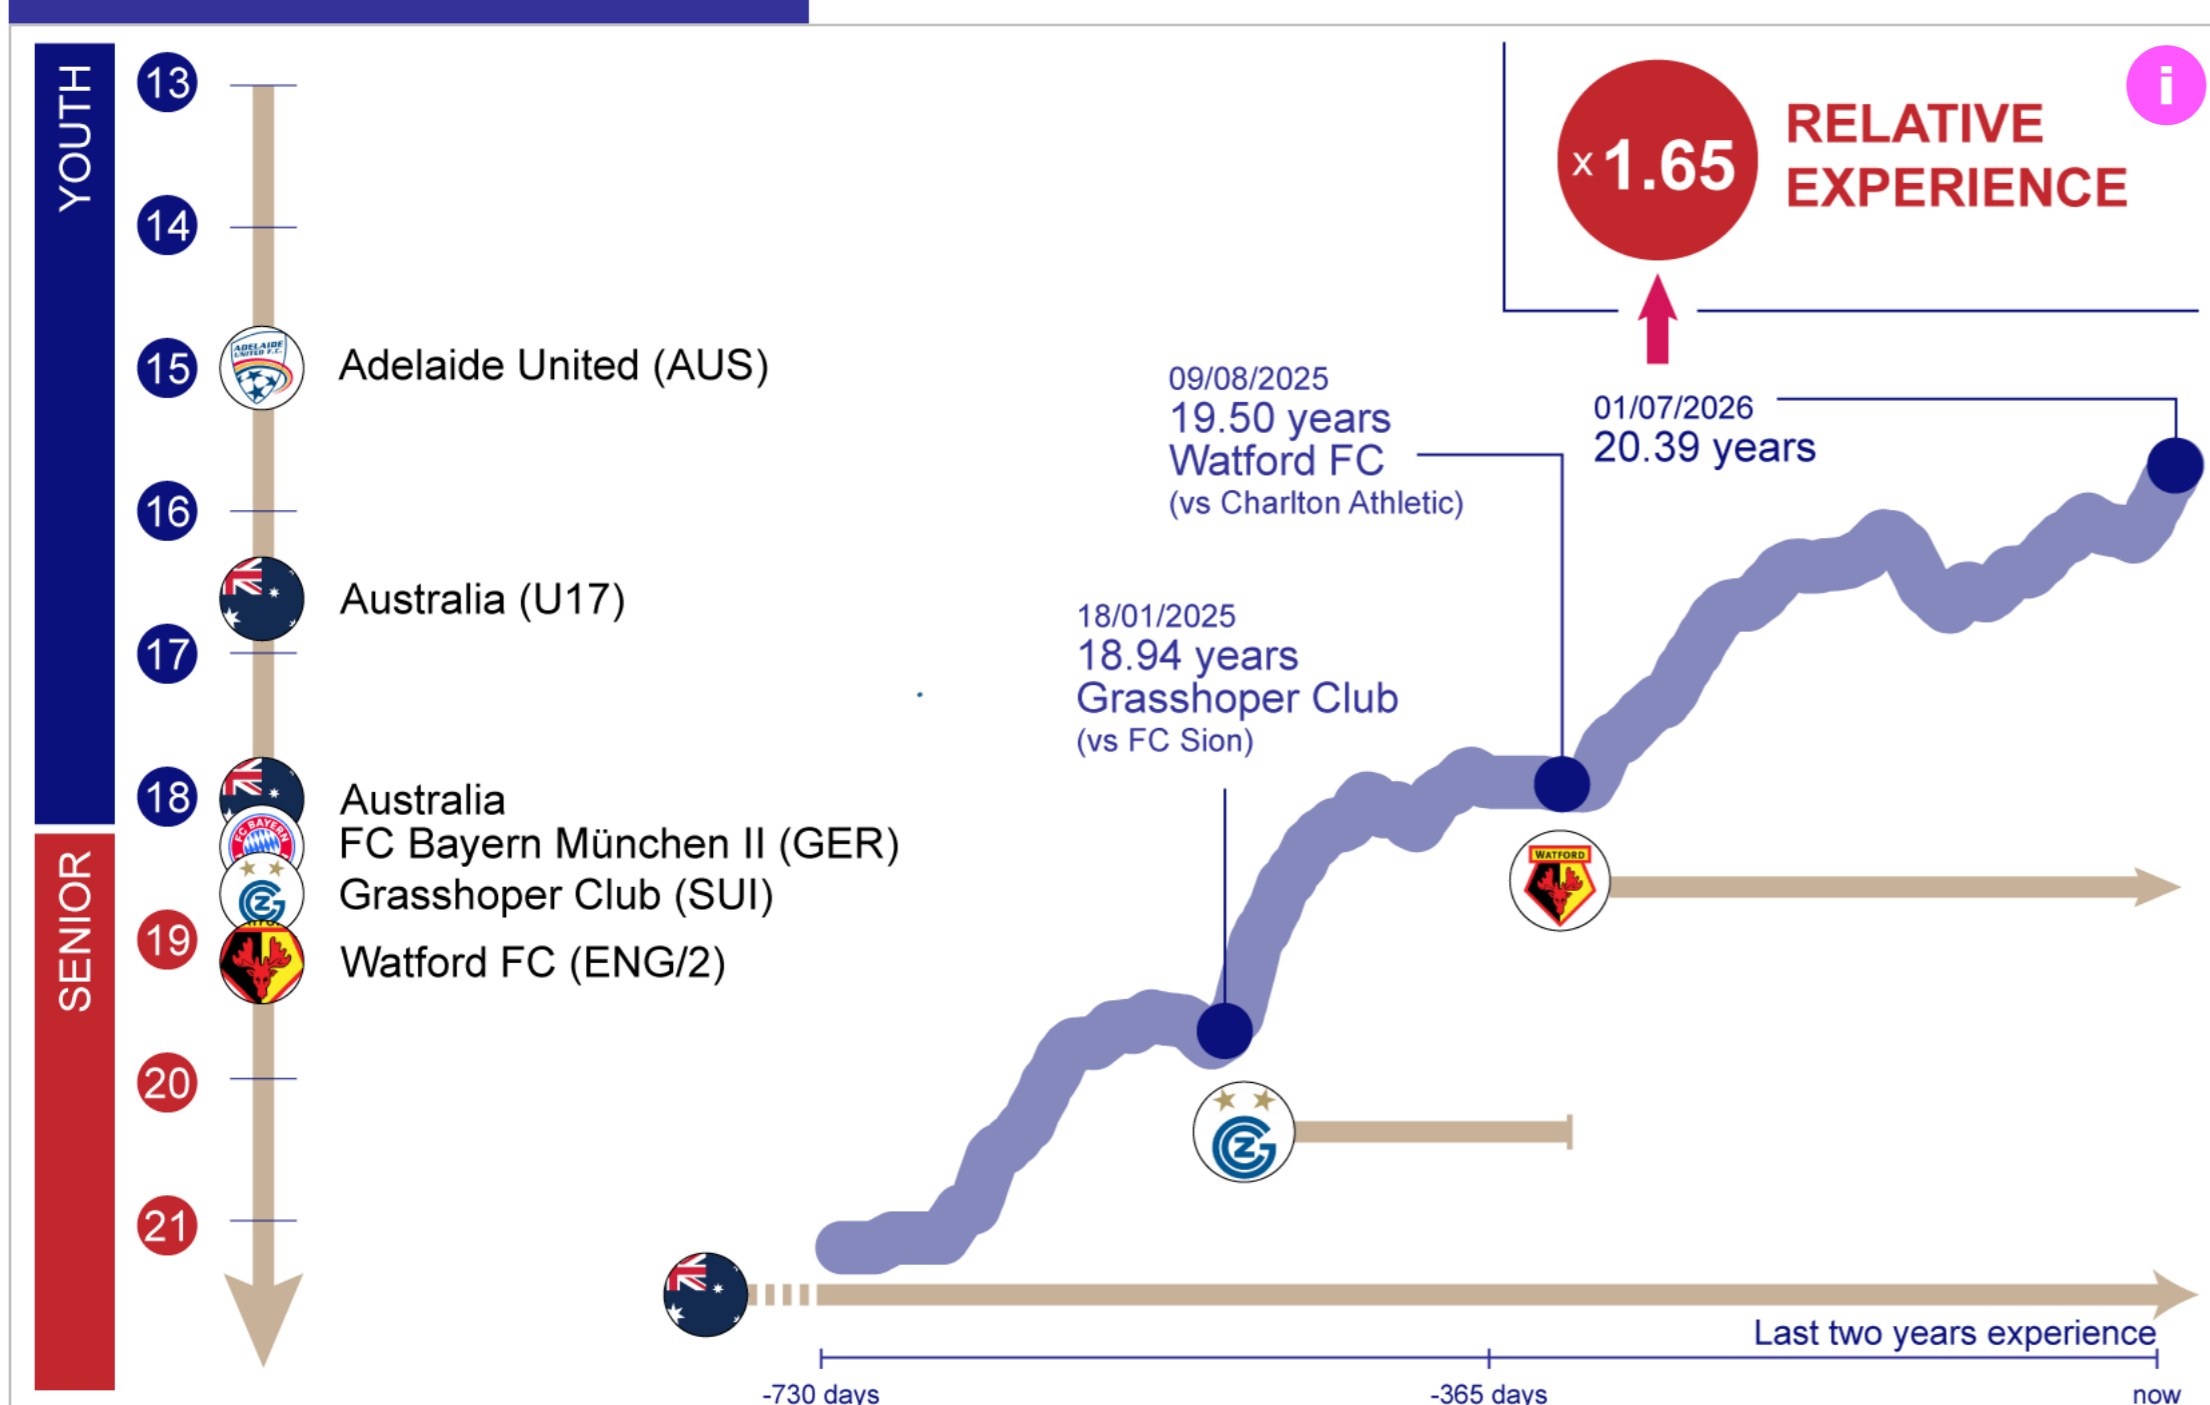

PROSPECT SHEET

CAREER

VALUE

NESTORY IRANKUNDA

Nationality
Australia

Date of birth
09/02/2006

End of contract
30/06/2030

Position

- Centre forward (42.0%)
- Right winger (38.3%)
- Left winger (12.0%)
- Attacking midfielder (7.2%)

Club
Watford FC (ENG)