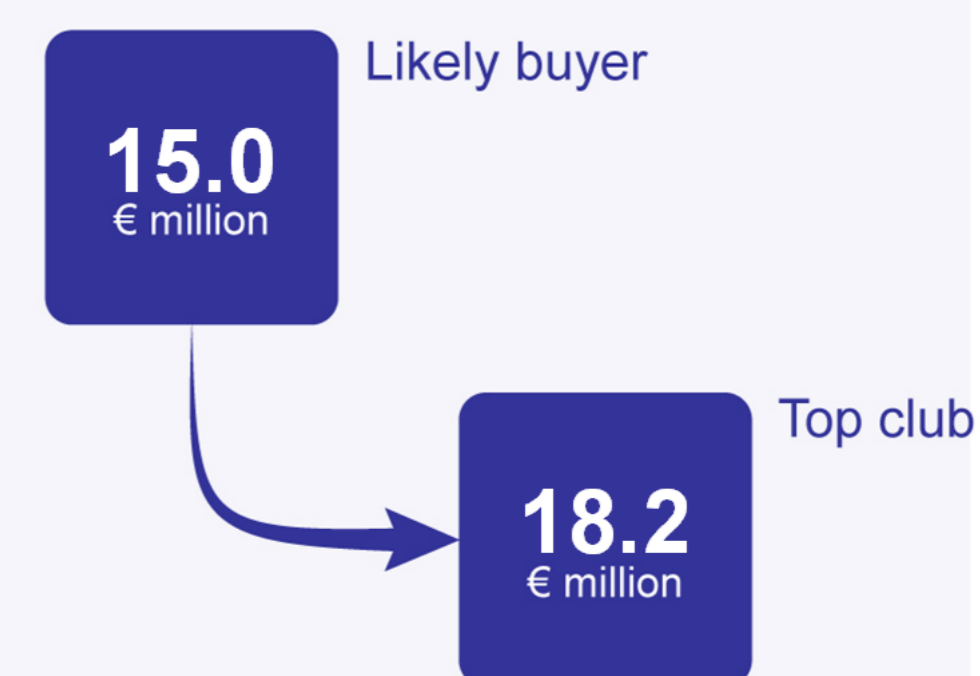

- Centre forward (42.0%)
- Right winger (38.3%)
- Left winger (12.0%)
- Attacking midfielder (7.2%)

Club
Watford FC (ENG)

ESTIMATED VALUE

ACTIVITY LEVEL

TAKE ON ORIENTED ATTACKER

SIMILAR PLAYERS

	VINÍCIUS JÚNIOR REAL MADRID (ESP)	26.0 years	
	ISSAHAKU FATAWU LEICESTER CITY (ENG/2)	22.3 years	
	VÍCTOR MUÑOZ CA OSASUNA (ESP)	23.0 years	
	KAMALDEEN SULEMANA ATALANTA BC (ITA)	24.4 years	
	JHON ARIAS SE PALMEIRAS (BRA)	28.8 years	